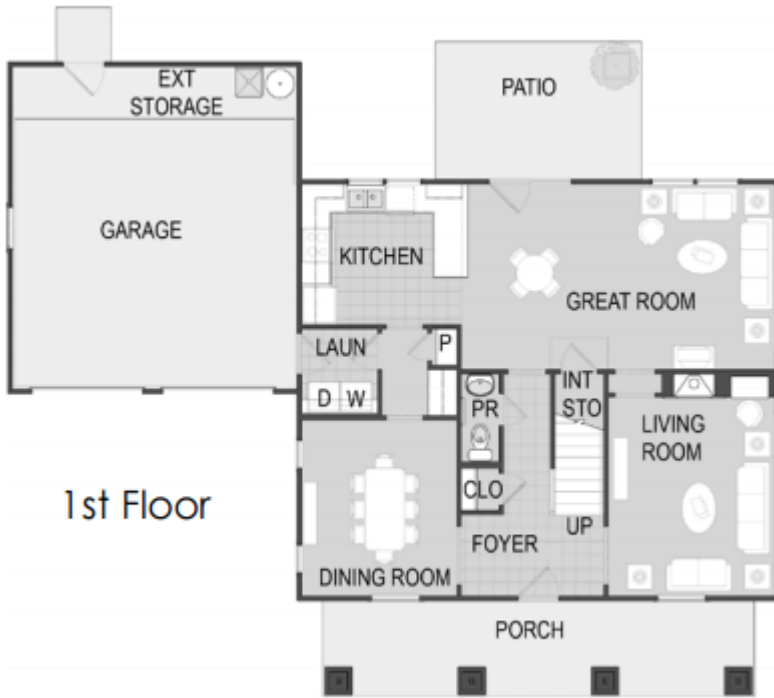

# Upatoi Village

4 Bed / 2.5 Bath  
2135 sq. ft.

1st Floor

2nd Floor

*The Villages*  
OF BENNING

[www.villagesofbenning.com](http://www.villagesofbenning.com)

706.685.3939 (p)