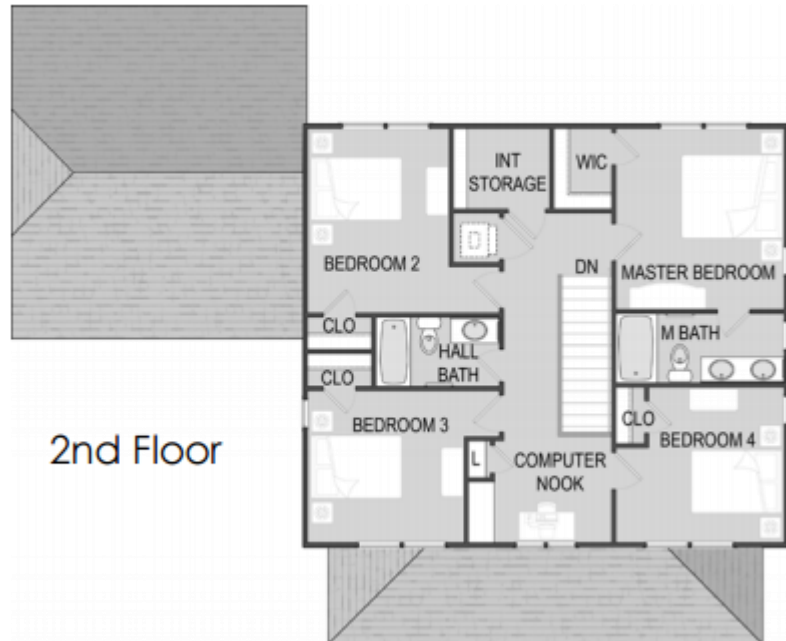

# Upatoi Village

4 Bed / 2.5 Bath  
2135 sq. ft.

1st Floor

2nd Floor

*The Villages*  
OF BENNING

[www.villagesofbenning.com](http://www.villagesofbenning.com)

706.685.3939 (p)